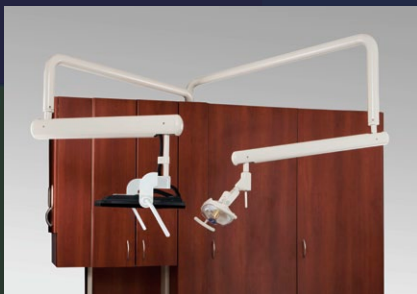

Prima

DUAL CABINET-MOUNT LIGHT AND MONITOR

A5144HD with **A-Series Light** (Xenon quartz halogen, shown)
A5144LEDHD with **Prima LED Light**

Fully-independent positioning of 22" LED HD Wide Screen Monitor, plus either Prima A-Series Xenon Quartz Halogen (shown) or Prima LED Operator Light

Light and monitor glide effortlessly through a wide range of positioning

Multiple video and audio sources can be connected to the monitor simultaneously

- Entertain patients with TV and DVD
- View images from intra-oral cameras and digital X-ray
- Display data, play audio on built-in stereo speakers

DUAL TRACK LIGHT AND MONITOR
Prima LED or A-Series Quartz Halogen Operatory Light
22" LED HD Monitor

Fully independent positioning of light and monitor via dual trolleys and flex arms.
Shown with Prima LED Light. Also available - A Series Quartz Halogen Light.

Light Features

- Light head with three axes of rotation
- Auto on/off microswitch
- Counter-balanced drift-free arm

Prima LED

- Reflected LED light with dual parabolic lenses for safe indirect, shadow-free illumination
- Cool and efficient - silent operation (no fan)
- Infinite intensity adjustment
- Color temperature is 5000°K at all intensities