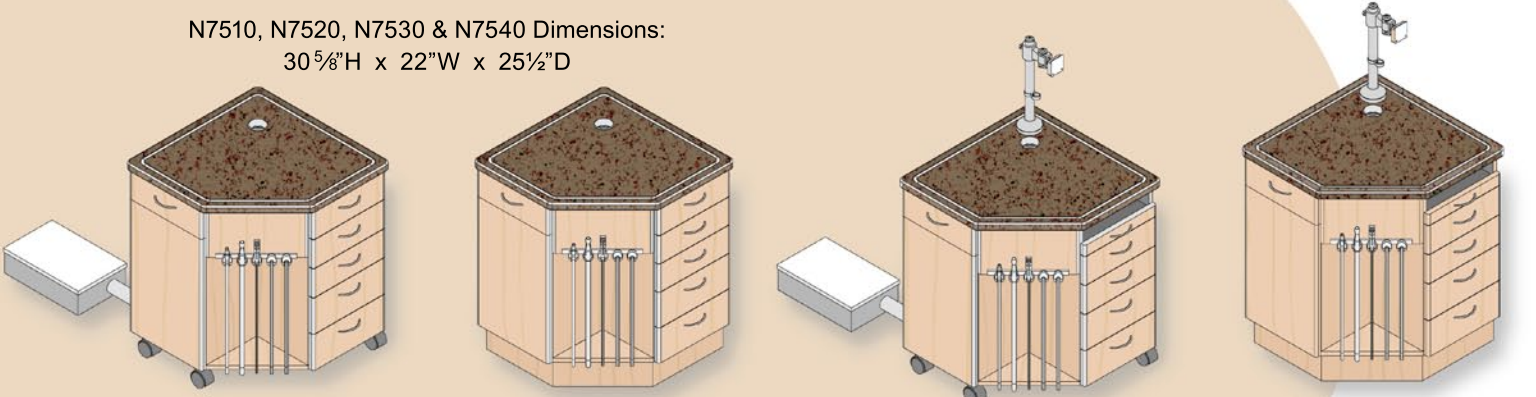

N7500 Mobile Ortho Cabinet

The same great features are available in two cabinet sizes

Self-contained patient water system with city/bottle water switch

Slide-out control module for easy access to delivery components

Fully adjustable monitor mount
monitor not included

Slide-out keyboard tray accommodates full size keyboard

Full extension drawers with ortho inserts

N7500 Series Mobile Orthodontic Cabinets

Biotec offers two different size mobile treatment cabinets with standard and optional support features designed for orthodontic applications.

N7510 Treatment Cabinet with casters

N7520 Treatment Cabinet with fixed base

N7530 Treatment Cabinet with casters & CPU accessories

N7540 Treatment Cabinet with fixed base & CPU accessories

N7510, N7520, N7530 & N7540 Dimensions:
30⁵/₈"H x 22"W x 25¹/₂"D

N7550 Treatment Cabinet with casters

N7560 Treatment Cabinet with fixed base

N7570 Treatment Cabinet with casters & CPU accessories

N7580 Treatment Cabinet with fixed base & CPU accessories

N7550, N7560, N7570 & N7580 Dimensions:
30⁵/₈"H x 25¹/₂"W x 25¹/₂"D