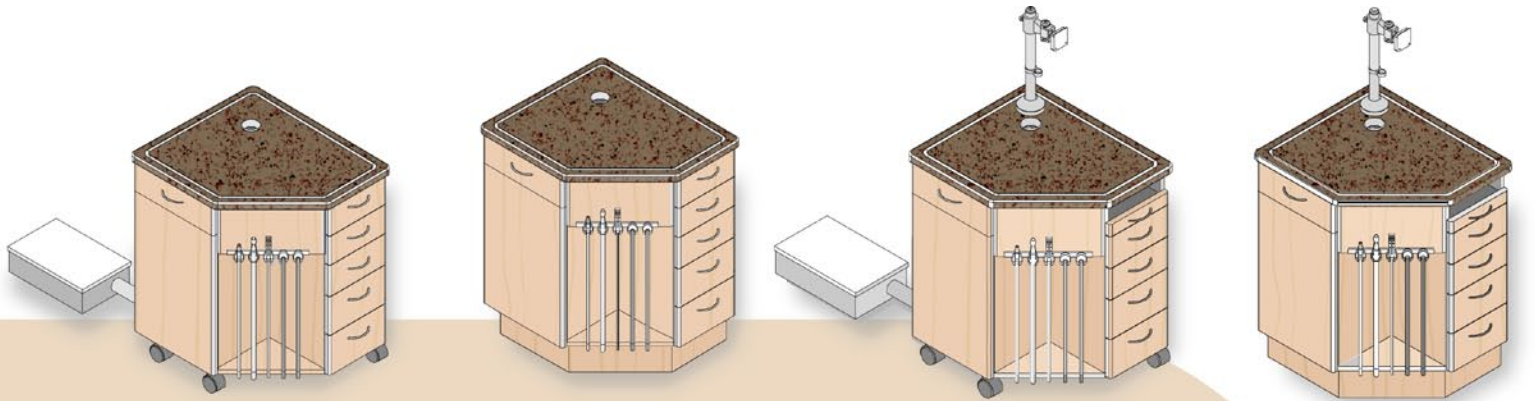

The N7500 cabinets are equipped with multiple handpieces, assistants' instrumentation, self-contained patient water, CPU storage, monitor and keyboard supports, and properly-sized drawers to hold all materials necessary for treating patients.

N7500 Mobile Ortho Cabinet

The same great features are available in two cabinet sizes

Self-contained patient water system with city/bottle water switch

Slide-out control module for easy access to delivery components

Fully adjustable monitor mount
monitor not included

Slide-out keyboard tray accommodates full size keyboard

Full extension drawers with ortho inserts

N7500 Series Mobile Orthodontic Cabinets

Biotec offers two different size mobile treatment cabinets with standard and optional support features designed for orthodontic applications.

N7510 Treatment Cabinet with casters

N7520 Treatment Cabinet with fixed base

N7530 Treatment Cabinet with casters & CPU accessories

N7540 Treatment Cabinet with fixed base & CPU accessories

N7510, N7520, N7530 & N7540 Dimensions:
30⁵/₈"H x 22"W x 25¹/₂"D