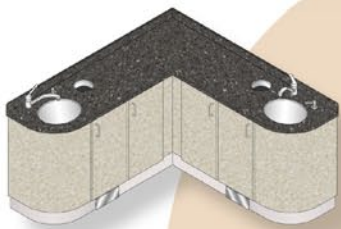

Custom Brushing Station designed to fit in a corner of an Operator area.