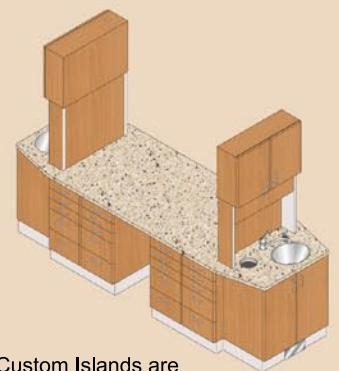

N7550 Treatment Cabinet with casters

N7560 Treatment Cabinet with fixed base

N7570 Treatment Cabinet with casters & CPU accessories

N7580 Treatment Cabinet with fixed base & CPU accessories

N7550, N7560, N7570 & N7580 Dimensions:
30⁵/₈"H x 25¹/₂"W x 25¹/₂"D

Custom Brushing Station designed to fit in a corner of an Operator area.

This custom unit turned a small space into an active brushing area.

Custom Islands for bulk storage space, convenient work area, and sinks with waste drops