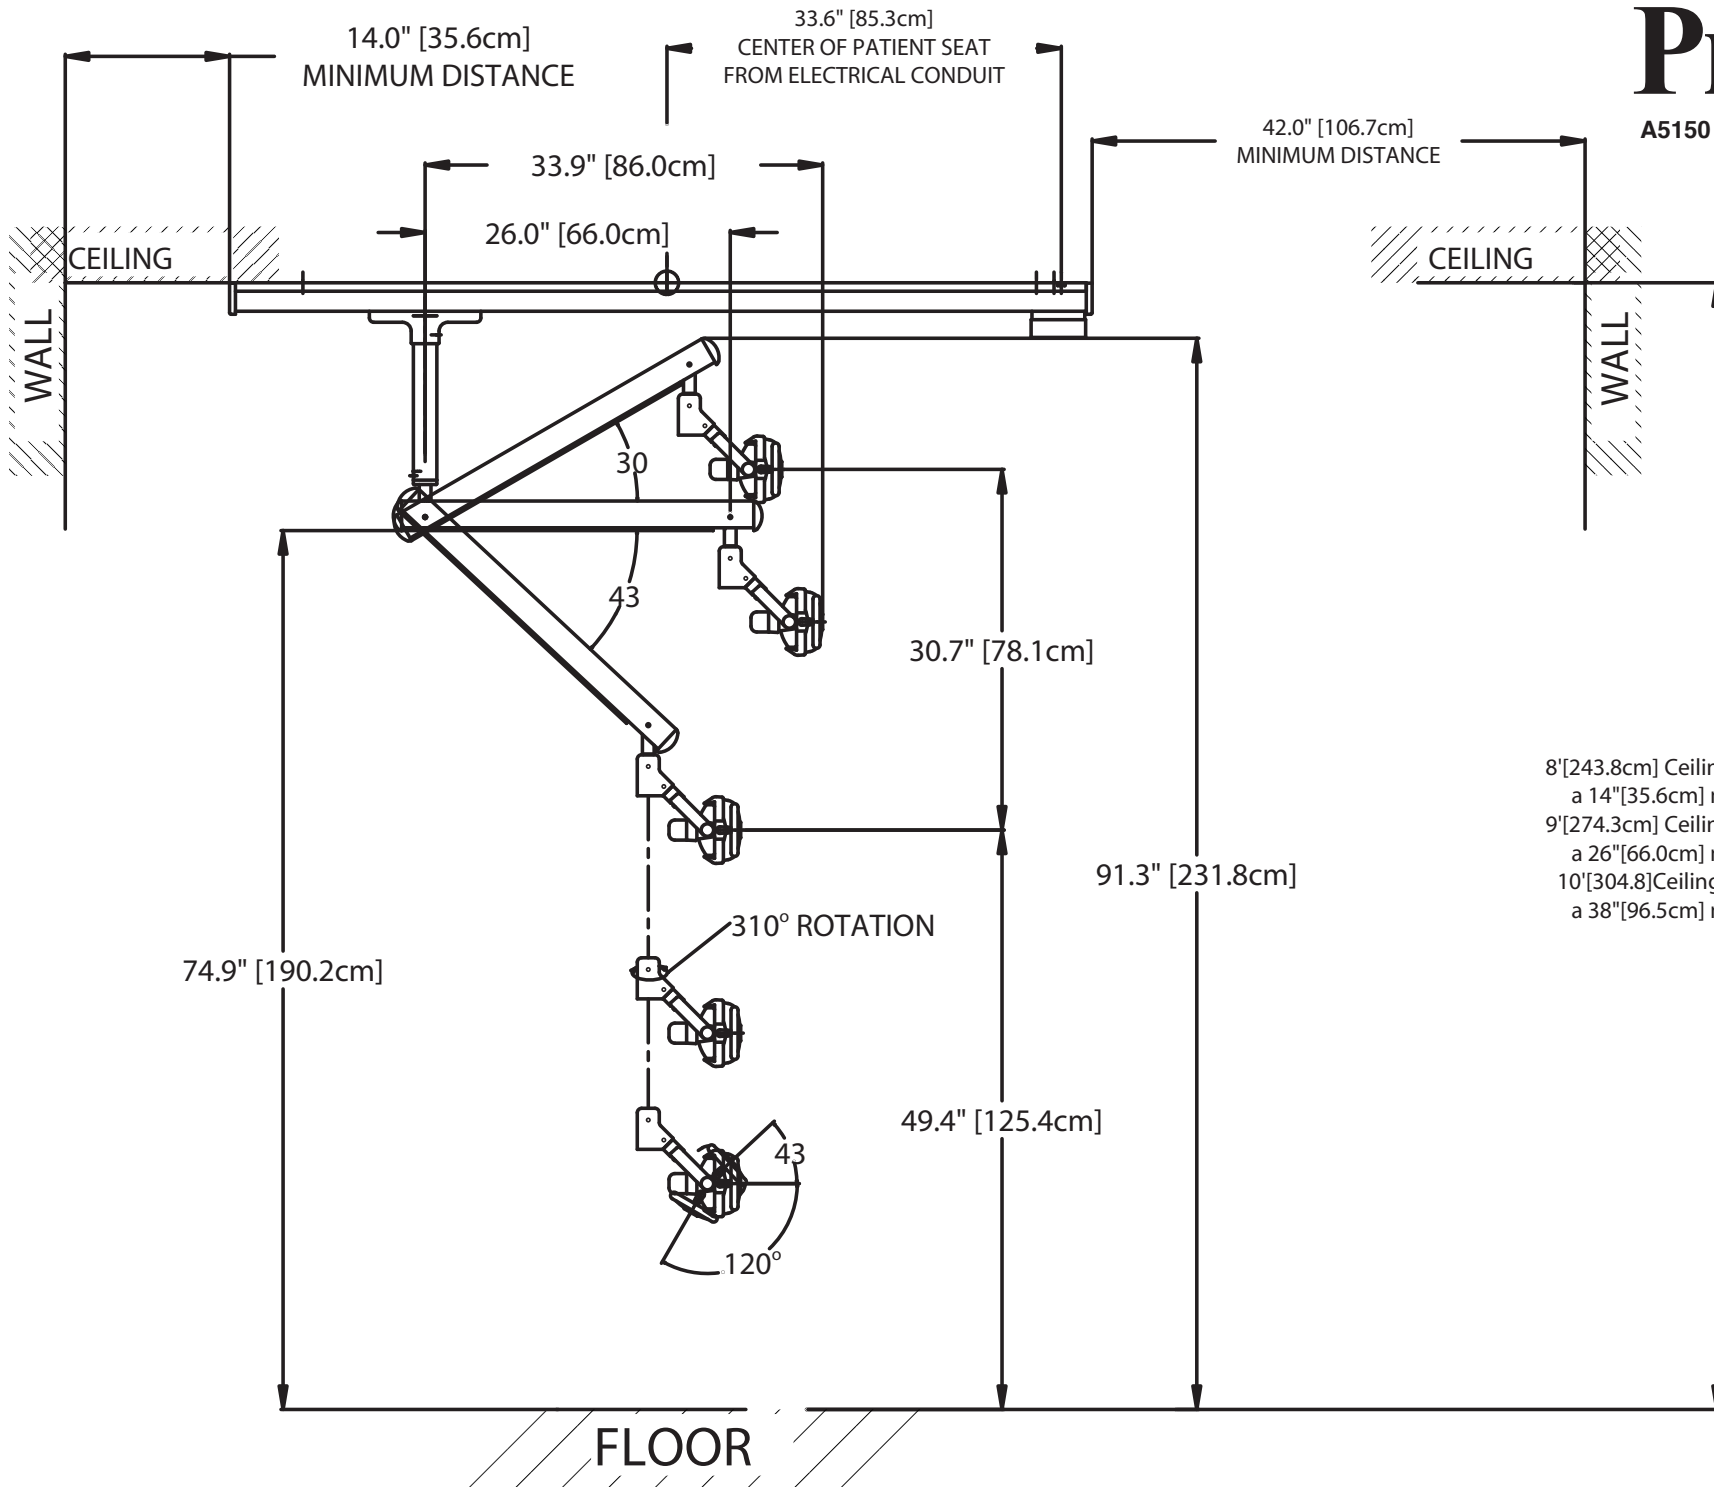

## A5150 Track Mounted Light

8'[243.8cm] Ceiling height requires a 14"[35.6cm] mounting post.  
9'[274.3cm] Ceiling height requires a 26"[66.0cm] mounting post.  
10'[304.8cm] Ceiling height requires a 38"[96.5cm] mounting post.